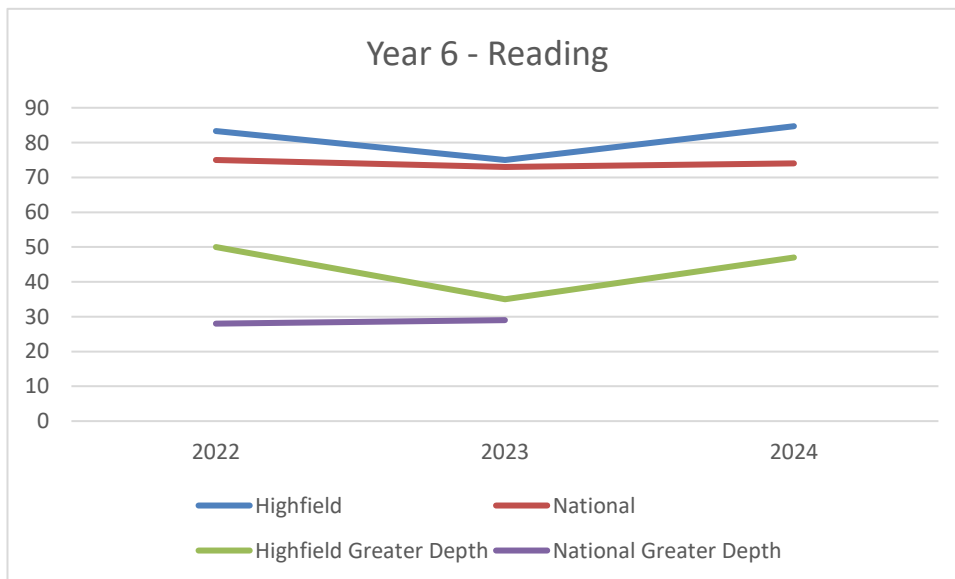

Stephen Lawrence

EDUCATION STANDARD

Artsmark Platinum Award
Awarded by Arts Council England