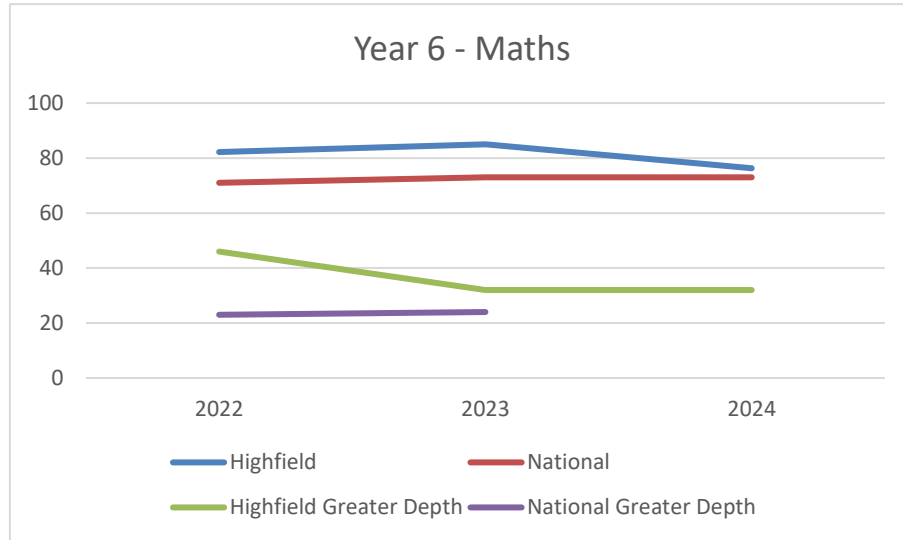

Highfield Primary School Assessment Data 2023-2024

Maths	2022	2023	2024
Highfield	82.2	85	76.3
National	71	73	73
Highfield Greater Depth	46	32	32
National Greater Depth	23	24